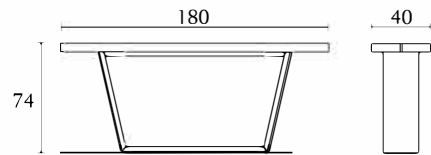

DC300

Dining table w/extensions
south african karoo
creta lacquer
cm 240/340 x 110 x H74
inch. 94^{1/2}/134 x 43^{1/2} x H29

DC002

Vitrine with led lighting
south african karoo
creta lacquer
cm 140 x 50 x H183
inch. 55^{1/4} x 19^{3/4} x H72

DC301

Squared dining table
south african karoo
creta lacquer
cm 150 x 150 x H74
inch. 59 x 59 x H29

DC501

Side chair
south african karoo
creta lacquer
cm 53 x 59 xH93
inch. 21 x 23 x H36^{1/2}

DC304

Corner table with shelf in leather
south african karoo
creta lacquer
cm 70 x 70 xH53
inch. 27^{1/2} x 27^{1/2} x H21

DC502

Arm chair
south african karoo
creta lacquer
cm 53 x 59 xH93
inch. 21 x 23 x H36^{1/2}

DC305

Coffee table with shelf in leather
south african karoo
creta lacquer
cm 120 x 120 xH37
inch. 47^{1/4} x 47^{1/4} x H14^{1/2}

DC302

Console
south african karoo
creta lacquer
cm 180 x 40 xH74
inch. 71 x 15^{3/4} x H29

DC100

TV Unit

DISCONTINUED

DC303

Console
south african karoo
creta lacquer
cm 180 x 40 xH60
inch. 71 x 15^{3/4} x H23^{1/2}