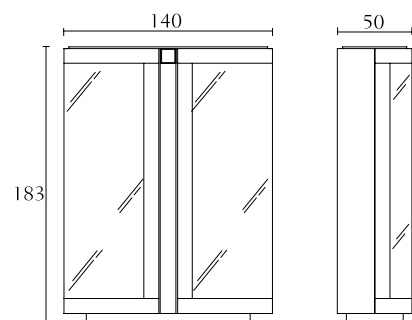

DC004

2 Door unit
south african karoo
creta lacquer
cm 140 x 50 x H183
inch. 55^{1/4} x 19^{3/4} x H72

DC005

Buffet
south african karoo
creta lacquer
cm 200 x 55 x H77
inch. 78^{1/3} x 21^{1/2} x H30^{1/4}

DC003

Bar Unit
south african karoo
creta lacquer
leather doors and top
cm 140 x 50 x H148
inch. 55^{1/4} x 19^{3/4} x H58^{1/4}

DC006

Buffet
south african karoo
creta lacquer
cm 160 x 55 x H77
inch. 63 x 21^{1/2} x H30^{1/4}

DC300

Dining table w/extensions
south african karoo
creta lacquer
cm 240/340 x 110 x H74
inch. 94^{1/2}/134 x 43^{1/2} x H29

DC002

Vitrine with led lighting
south african karoo
creta lacquer
cm 140 x 50 x H183
inch. 55^{1/4} x 19^{3/4} x H72

DC301

Squared dining table
south african karoo
creta lacquer
cm 150 x 150 x H74
inch. 59 x 59 x H29

DC501

Side chair
south african karoo
creta lacquer
cm 53 x 59 xH93
inch. 21 x 23 x H36^{1/2}

DC304

Corner table with shelf in leather
south african karoo
creta lacquer
cm 70 x 70 xH53
inch. 27^{1/2} x 27^{1/2} x H21