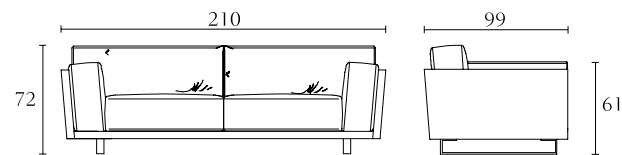

DC502

Arm chair
south african karoo
creta lacquer
cm 53 x 59 xH93
inch. 21 x 23 x H36^{1/2}

DC305

Coffee table with shelf in leather
south african karoo
creta lacquer
cm 120 x 120 xH37
inch. 47^{1/4} x 47^{1/4} x H14^{1/2}

DC503

4 seats sofa
south african karoo
creta lacquer
sable - mink
cm 280 x 99 x H72
inch. 110^{1/4} x 39 x H29^{1/3}

DC599

Pillow
cm 60 x 60
inch. 23^{1/2} x 23^{1/2}

DC504

3 seats sofa
south african karoo
creta lacquer
cm 240 x 99 x H72
inch. 94,5 x 39 x H28^{1/3}

DC605

Wall mirror
south african karoo
creta lacquer
cm 133 x 8 x H120
inch. 52^{1/2} x 3^{1/4} x H47^{1/4}

DC505

2 seats sofa
south african karoo
creta lacquer
cm 210 x 99 x H72
inch. 82,7 x 39 x H28^{1/3}