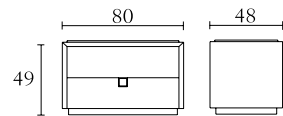

DC605

Wall mirror
south african karoo
creta lacquer
cm 133 x 8 x H120
inch. 52^{1/2} x 3^{1/4} x H47^{1/4}

DC505

2 seats sofa
south african karoo
creta lacquer
cm 210 x 99 x H72
inch. 82,7 x 39 x H28^{1/3}

DC606

Floor mirror
south african karoo
creta lacquer
cm 120 x 8 x H211
inch. 47^{1/4} x 3^{1/4} x H83

DC506

Armchair
south african karoo
creta lacquer
cm 120 x 99 x H72
inch. 47^{1/4} x 39 x H28^{1/3}

DC900	DC901	DC902	DC903	DC904
Queen size bed south african karoo creta lacquer cm 169 x 227 x H114 inch. 66 ^{1/2} x 89 ^{1/3} x H45	King size bed south african karoo creta lacquer cm 209 x 227 x H114 inch. 82 ^{1/3} x 89 ^{1/3} x H45	California size bed south african karoo creta lacquer cm 199 x 238 x H114 inch. 78 ^{1/3} x 93 ^{3/4} x H45	California special size bed south african karoo creta lacquer cm 199 x 227 x H114 inch. 78 ^{1/3} x 89 ^{1/3} x H45	King special size bed south african karoo creta lacquer cm 209 x 238 x H114 inch. 82 ^{1/3} x 93 ^{3/4} x H45
orthopaedic spring cm 153 x 203 inch. 60 ^{1/4} x 80	orthopaedic spring cm 193 x 203 inch: 76 x 80	orthopaedic spring cm 183 x 214 inch: 72 x 84 ^{1/4}	orthopaedic spring cm 183 x 203 inch: 72 x 80	orthopaedic spring cm 193 x 214 inch: 76 x 84 ^{1/4}

DC703	DC500
Nightstand south african karoo creta lacquer option: drawer in leather cm 80 x 48 x H49 inch. 31 ^{1/2} x 19 x H19 ^{1/3}	Bench cm 142 x 44 x H38 inch. 56 x 17 ^{1/3} x H15

DC704	DC701
Nightstand south african karoo creta lacquer option: drawer in leather cm 60 x 48 x H49 inch. 23 ^{1/2} x 19 x H19 ^{1/3}	Chest of drawers south african karoo creta lacquer option: drawers in leather cm 70 x 55 x H123 inch. 27 ^{1/2} x 21 ^{3/4} x H48 ^{1/2}