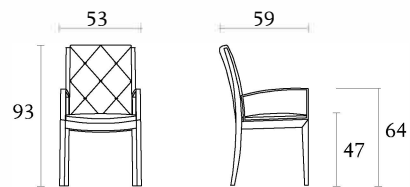

DC003

Bar Unit
south african karoo
creta lacquer
leather doors and top
cm 140 x 50 x H148
inch. 55^{1/4} x 19^{3/4} x H58^{1/4}

DC006

Buffet
south african karoo
creta lacquer
cm 160 x 55 x H77
inch. 63 x 21^{1/2} x H30^{1/4}

DC300

Dining table w/extensions
south african karoo
creta lacquer
cm 240/340 x 110 x H74
inch. 94^{1/2}/134 x 43^{1/2} x H29

DC002

Vitrine with led lighting
south african karoo
creta lacquer
cm 140 x 50 x H183
inch. 55^{1/4} x 19^{3/4} x H72

DC301

Squared dining table
south african karoo
creta lacquer
cm 150 x 150 x H74
inch. 59 x 59 x H29

DC501

Side chair
south african karoo
creta lacquer
cm 53 x 59 xH93
inch. 21 x 23 x H36^{1/2}

DC304

Corner table with shelf in leather
south african karoo
creta lacquer
cm 70 x 70 xH53
inch. 27^{1/2} x 27^{1/2} x H21

DC502

Arm chair
south african karoo
creta lacquer
cm 53 x 59 xH93
inch. 21 x 23 x H36^{1/2}

DC305

Coffee table with shelf in leather
south african karoo
creta lacquer
cm 120 x 120 xH37
inch. 47^{1/4} x 47^{1/4} x H14^{1/2}