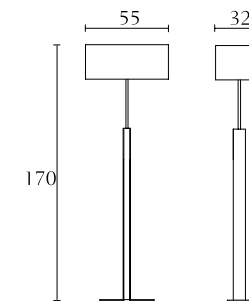

DC703	DC500
Nightstand south african karoo creta lacquer option: drawer in leather cm 80 x 48 x H49 inch. 31 ^{1/2} x 19 x H19 ^{1/3}	Bench cm 142 x 44 x H38 inch. 56 x 17 ^{1/3} x H15

DC704	DC701
Nightstand south african karoo creta lacquer option: drawer in leather cm 60 x 48 x H49 inch. 23 ^{1/2} x 19 x H19 ^{1/3}	Chest of drawers south african karoo creta lacquer option: drawers in leather cm 70 x 55 x H123 inch. 27 ^{1/2} x 21 ^{3/4} x H48 ^{1/2}

DC700

8 Drawer dresser
south african karoo
creta lacquer
option: drawers in leather
cm 180 x 55 x H69
inch. 71 x 21^{3/4} x H27

DC600

Table lamp
horn
wood or creta lacquer
cm 45 x 29 x H63
inch. 17^{3/4} x 11^{1/2} x H24^{3/4}

DC702

4 Drawer dresser
south african karoo
creta lacquer
option: drawers in leather
cm 125 x 55 x H69
inch. 49^{1/4} x 21^{3/4} x H27

DC601

Floor lamp
horn
wood or creta lacquer
cm 55 x 32 x H170
inch. 21^{1/2} x 12^{1/2} x H67

SO310

Leather desk
cm 110 x 50 x H75
inch. 43,3 x 19,7 x H29^{1/2}

DC602

Table lamp
horn
wood or creta lacquer
cm 35 x 29 x H63
inch. 13^{3/4} x 11^{1/2} x H24^{3/4}

DC603

Chandelier
black crystal
cm Ø 90
inch. Ø 35^{1/2}