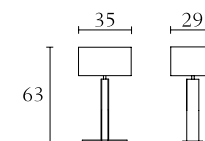

DC700

8 Drawer dresser
south african karoo
creta lacquer
option: drawers in leather
cm 180 x 55 x H69
inch. 71 x 21^{3/4} x H27

DC600

Table lamp
horn
wood or creta lacquer
cm 45 x 29 x H63
inch. 17^{3/4} x 11^{1/2} x H24^{3/4}

DC702

4 Drawer dresser
south african karoo
creta lacquer
option: drawers in leather
cm 125 x 55 x H69
inch. 49^{1/4} x 21^{3/4} x H27

DC601

Floor lamp
horn
wood or creta lacquer
cm 55 x 32 x H170
inch. 21^{1/2} x 12^{1/2} x H67

SO310

Leather desk
cm 110 x 50 x H75
inch. 43,3 x 19,7 x H29^{1/2}

DC602

Table lamp
horn
wood or creta lacquer
cm 35 x 29 x H63
inch. 13^{3/4} x 11^{1/2} x H24^{3/4}

DC603

Chandelier
black crystal
cm Ø 90
inch. Ø 35^{1/2}