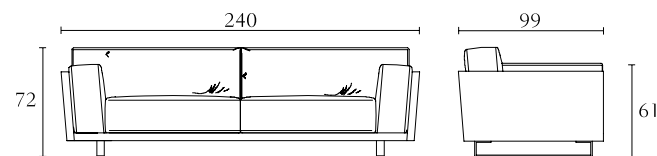

DC302

Console
south african karoo
creta lacquer
cm 180 x 40 xH74
inch. 71 x 15^{3/4} x H29

DC100

TV Unit

DISCONTINUED

DC303

Console
south african karoo
creta lacquer
cm 180 x 40 xH60
inch. 71 x 15^{3/4} x H23^{1/2}

DC503

4 seats sofa
south african karoo
creta lacquer
sable - mink
cm 280 x 99 x H72
inch. 110^{1/4} x 39 x H29^{1/3}

DC599

Pillow
cm 60 x 60
inch. 23^{1/2} x 23^{1/2}

DC504

3 seats sofa
south african karoo
creta lacquer
cm 240 x 99 x H72
inch. 94,5 x 39 x H28^{1/3}

DC605

Wall mirror
south african karoo
creta lacquer
cm 133 x 8 x H120
inch. 52^{1/2} x 3^{1/4} x H47^{1/4}

DC505

2 seats sofa
south african karoo
creta lacquer
cm 210 x 99 x H72
inch. 82,7 x 39 x H28^{1/3}