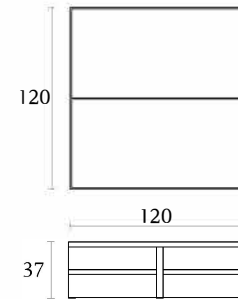

DC003

Bar Unit
south african karoo
creta lacquer
leather doors and top
cm 140 x 50 x H148
inch. 55^{1/4} x 19^{3/4} x H58^{1/4}

DC006

Buffet
south african karoo
creta lacquer
cm 160 x 55 x H77
inch. 63 x 21^{1/2} x H30^{1/4}

DC300

Dining table w/extensions
south african karoo
creta lacquer
cm 240/340 x 110 x H74
inch. 94^{1/2}/134 x 43^{1/2} x H29

DC002

Vitrine with led lighting
south african karoo
creta lacquer
cm 140 x 50 x H183
inch. 55^{1/4} x 19^{3/4} x H72

DC301

Squared dining table
south african karoo
creta lacquer
cm 150 x 150 x H74
inch. 59 x 59 x H29

DC501

Side chair
south african karoo
creta lacquer
cm 53 x 59 xH93
inch. 21 x 23 x H36^{1/2}

DC304

Corner table with shelf in leather
south african karoo
creta lacquer
cm 70 x 70 xH53
inch. 27^{1/2} x 27^{1/2} x H21

DC502

Arm chair
south african karoo
creta lacquer
cm 53 x 59 xH93
inch. 21 x 23 x H36^{1/2}

DC305

Coffee table with shelf in leather
south african karoo
creta lacquer
cm 120 x 120 xH37
inch. 47^{1/4} x 47^{1/4} x H14^{1/2}