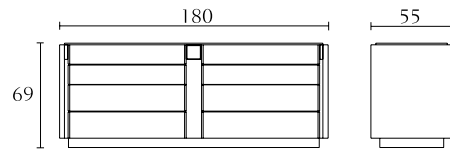

DC606

Floor mirror
south african karoo
creta lacquer
cm 120 x 8 x H211
inch. 47^{1/4} x 3^{1/4} x H83

DC506

Armchair
south african karoo
creta lacquer
cm 120 x 99 x H72
inch. 47^{1/4} x 39 x H28^{1/3}

DC900	DC901	DC902	DC903	DC904
Queen size bed south african karoo creta lacquer cm 169 x 227 x H114 inch. 66 ^{1/2} x 89 ^{1/3} x H45	King size bed south african karoo creta lacquer cm 209 x 227 x H114 inch. 82 ^{1/3} x 89 ^{1/3} x H45	California size bed south african karoo creta lacquer cm 199 x 238 x H114 inch. 78 ^{1/3} x 93 ^{3/4} x H45	California special size bed south african karoo creta lacquer cm 199 x 227 x H114 inch. 78 ^{1/3} x 89 ^{1/3} x H45	King special size bed south african karoo creta lacquer cm 209 x 238 x H114 inch. 82 ^{1/3} x 93 ^{3/4} x H45
orthopaedic spring cm 153 x 203 inch. 60 ^{1/4} x 80	orthopaedic spring cm 193 x 203 inch: 76 x 80	orthopaedic spring cm 183 x 214 inch: 72 x 84 ^{1/4}	orthopaedic spring cm 183 x 203 inch: 72 x 80	orthopaedic spring cm 193 x 214 inch: 76 x 84 ^{1/4}

DC703	DC500
Nightstand south african karoo creta lacquer option: drawer in leather cm 80 x 48 x H49 inch. 31 ^{1/2} x 19 x H19 ^{1/3}	Bench cm 142 x 44 x H38 inch. 56 x 17 ^{1/3} x H15

DC704	DC701
Nightstand south african karoo creta lacquer option: drawer in leather cm 60 x 48 x H49 inch. 23 ^{1/2} x 19 x H19 ^{1/3}	Chest of drawers south african karoo creta lacquer option: drawers in leather cm 70 x 55 x H123 inch. 27 ^{1/2} x 21 ^{3/4} x H48 ^{1/2}

DC700

8 Drawer dresser
south african karoo
creta lacquer
option: drawers in leather
cm 180 x 55 x H69
inch. 71 x 21^{3/4} x H27

DC600

Table lamp
horn
wood or creta lacquer
cm 45 x 29 x H63
inch. 17^{3/4} x 11^{1/2} x H24^{3/4}