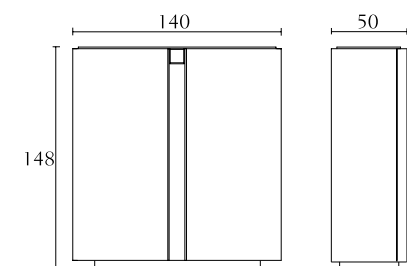

The distinguishing marks of a collection that proposes solutions of refined elegance and style is evident throughout the accessories.

DC001

Buffet
south african karoo
creta lacquer
cm 240 x 55 x H77
inch. 94^{1/2} x 21^{1/2} x H30^{1/4}

DC004

2 Door unit
south african karoo
creta lacquer
cm 140 x 50 x H183
inch. 55^{1/4} x 19^{3/4} x H72

DC005

Buffet
south african karoo
creta lacquer
cm 200 x 55 x H77
inch. 78^{1/3} x 21^{1/2} x H30^{1/4}

DC003

Bar Unit
south african karoo
creta lacquer
leather doors and top
cm 140 x 50 x H148
inch. 55^{1/4} x 19^{3/4} x H58^{1/4}

DC006

Buffet
south african karoo
creta lacquer
cm 160 x 55 x H77
inch. 63 x 21^{1/2} x H30^{1/4}

DC300

Dining table w/extensions
south african karoo
creta lacquer
cm 240/340 x 110 x H74
inch. 94^{1/2}/134 x 43^{1/2} x H29

DC002

Vitrine with led lighting
south african karoo
creta lacquer
cm 140 x 50 x H183
inch. 55^{1/4} x 19^{3/4} x H72