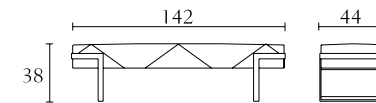

DC703	DC500
Nightstand south african karoo creta lacquer option: drawer in leather cm 80 x 48 x H49 inch. 31^{1/2} x 19 x H19^{1/3}	Bench cm 142 x 44 x H38 inch. 56 x 17^{1/3} x H15