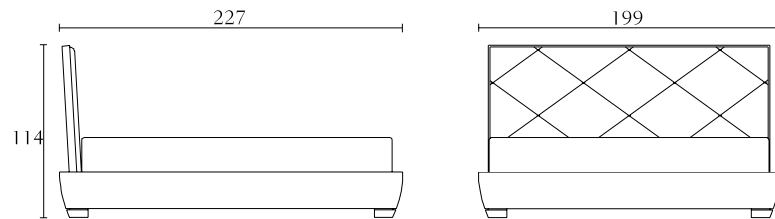

DC606

Floor mirror
south african karoo
creta lacquer
cm 120 x 8 x H211
inch. 47^{1/4} x 3^{1/4} x H83

DC506

Armchair
south african karoo
creta lacquer
cm 120 x 99 x H72
inch. 47^{1/4} x 39 x H28^{1/3}

DC900	DC901	DC902	DC903	DC904
Queen size bed south african karoo creta lacquer cm 169 x 227 x H114 inch. 66 ^{1/2} x 89 ^{1/3} x H45	King size bed south african karoo creta lacquer cm 209 x 227 x H114 inch. 82 ^{1/3} x 89 ^{1/3} x H45	California size bed south african karoo creta lacquer cm 199 x 238 x H114 inch. 78 ^{1/3} x 93 ^{3/4} x H45	California special size bed south african karoo creta lacquer cm 199 x 227 x H114 inch. 78 ^{1/3} x 89 ^{1/3} x H45	King special size bed south african karoo creta lacquer cm 209 x 238 x H114 inch. 82 ^{1/3} x 93 ^{3/4} x H45
orthopaedic spring cm 153 x 203 inch. 60 ^{1/4} x 80	orthopaedic spring cm 193 x 203 inch: 76 x 80	orthopaedic spring cm 183 x 214 inch: 72 x 84 ^{1/4}	orthopaedic spring cm 183 x 203 inch: 72 x 80	orthopaedic spring cm 193 x 214 inch: 76 x 84 ^{1/4}