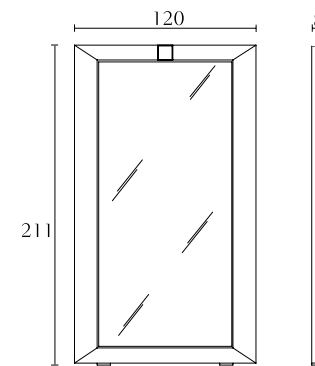

DC606

Floor mirror
south african karoo
creta lacquer
cm 120 x 8 x H211
inch. 47^{1/4} x 3^{1/4} x H83