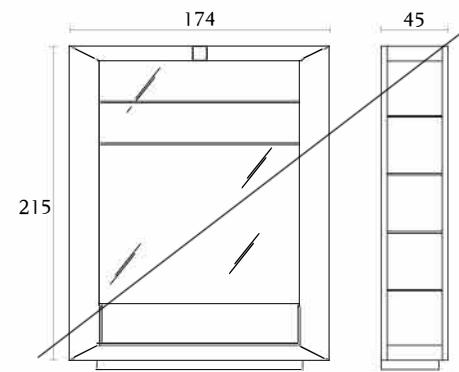

DC300

Dining table w/extensions
south african karoo
creta lacquer
cm 240/340 x 110 x H74
inch. 94^{1/2}/134 x 43^{1/2} x H29

DC002

Vitrine with led lighting
south african karoo
creta lacquer
cm 140 x 50 x H183
inch. 55^{1/4} x 19^{3/4} x H72

DC301

Squared dining table
south african karoo
creta lacquer
cm 150 x 150 x H74
inch. 59 x 59 x H29

DC501

Side chair
south african karoo
creta lacquer
cm 53 x 59 xH93
inch. 21 x 23 x H36^{1/2}

DC304

Corner table with shelf in leather
south african karoo
creta lacquer
cm 70 x 70 xH53
inch. 27^{1/2} x 27^{1/2} x H21

DC502

Arm chair
south african karoo
creta lacquer
cm 53 x 59 xH93
inch. 21 x 23 x H36^{1/2}

DC305

Coffee table with shelf in leather
south african karoo
creta lacquer
cm 120 x 120 xH37
inch. 47^{1/4} x 47^{1/4} x H14^{1/2}

DC302

Console
south african karoo
creta lacquer
cm 180 x 40 xH74
inch. 71 x 15^{3/4} x H29

DC100

TV Unit

DISCONTINUED

DC303

Console
south african karoo
creta lacquer
cm 180 x 40 xH60
inch. 71 x 15^{3/4} x H23^{1/2}