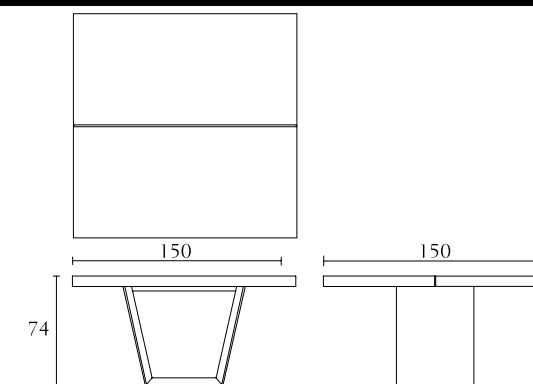

DC003

Bar Unit
south african karoo
creta lacquer
leather doors and top
cm 140 x 50 x H148
inch. 55^{1/4} x 19^{3/4} x H58^{1/4}

DC006

Buffet
south african karoo
creta lacquer
cm 160 x 55 x H77
inch. 63 x 21^{1/2} x H30^{1/4}

DC300

Dining table w/extensions
south african karoo
creta lacquer
cm 240/340 x 110 x H74
inch. 94^{1/2}/134 x 43^{1/2} x H29

DC002

Vitrine with led lighting
south african karoo
creta lacquer
cm 140 x 50 x H183
inch. 55^{1/4} x 19^{3/4} x H72

DC301

Squared dining table
south african karoo
creta lacquer
cm 150 x 150 x H74
inch. 59 x 59 x H29

DC501

Side chair
south african karoo
creta lacquer
cm 53 x 59 xH93
inch. 21 x 23 x H36^{1/2}

DC304

Corner table with shelf in leather
south african karoo
creta lacquer
cm 70 x 70 xH53
inch. 27^{1/2} x 27^{1/2} x H21

DC502

Arm chair
south african karoo
creta lacquer
cm 53 x 59 xH93
inch. 21 x 23 x H36^{1/2}

DC305

Coffee table with shelf in leather
south african karoo
creta lacquer
cm 120 x 120 xH37
inch. 47^{1/4} x 47^{1/4} x H14^{1/2}