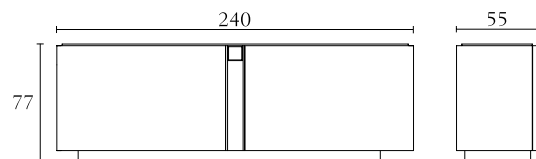

The distinguishing marks of a collection that proposes solutions of refined elegance and style is evident throughout the accessories.

DC001

Buffet
south african karoo
creta lacquer
cm 240 x 55 x H77
inch. 94^{1/2} x 21^{1/2} x H30^{1/4}

DC004

2 Door unit
south african karoo
creta lacquer
cm 140 x 50 x H183
inch. 55^{1/4} x 19^{3/4} x H72

DC005

Buffet
south african karoo
creta lacquer
cm 200 x 55 x H77
inch. 78^{1/3} x 21^{1/2} x H30^{1/4}

DC003

Bar Unit
south african karoo
creta lacquer
leather doors and top
cm 140 x 50 x H148
inch. 55^{1/4} x 19^{3/4} x H58^{1/4}

DC006

Buffet
south african karoo
creta lacquer
cm 160 x 55 x H77
inch. 63 x 21^{1/2} x H30^{1/4}