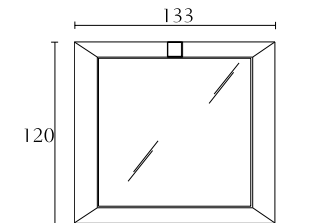

DC502

Arm chair
south african karoo
creta lacquer
cm 53 x 59 xH93
inch. 21 x 23 x H36^{1/2}

DC305

Coffee table with shelf in leather
south african karoo
creta lacquer
cm 120 x 120 xH37
inch. 47^{1/4} x 47^{1/4} x H14^{1/2}

DC302

Console
south african karoo
creta lacquer
cm 180 x 40 xH74
inch. 71 x 15^{3/4} x H29

DC100

TV Unit

DISCONTINUED

DC303

Console
south african karoo
creta lacquer
cm 180 x 40 xH60
inch. 71 x 15^{3/4} x H23^{1/2}

DC503

4 seats sofa
south african karoo
creta lacquer
sable - mink
cm 280 x 99 x H72
inch. 110^{1/4} x 39 x H29^{1/3}

DC599

Pillow
cm 60 x 60
inch. 23^{1/2} x 23^{1/2}

DC504

3 seats sofa
south african karoo
creta lacquer
cm 240 x 99 x H72
inch. 94,5 x 39 x H28^{1/3}

DC605

Wall mirror
south african karoo
creta lacquer
cm 133 x 8 x H120
inch. 52^{1/2} x 3^{1/4} x H47^{1/4}

DC505

2 seats sofa
south african karoo
creta lacquer
cm 210 x 99 x H72
inch. 82,7 x 39 x H28^{1/3}