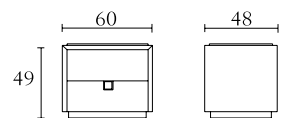

DC606

Floor mirror
south african karoo
creta lacquer
cm 120 x 8 x H211
inch. 47^{1/4} x 3^{1/4} x H83

DC506

Armchair
south african karoo
creta lacquer
cm 120 x 99 x H72
inch. 47^{1/4} x 39 x H28^{1/3}

DC900	DC901	DC902	DC903	DC904
Queen size bed south african karoo creta lacquer cm 169 x 227 x H114 inch. 66 ^{1/2} x 89 ^{1/3} x H45	King size bed south african karoo creta lacquer cm 209 x 227 x H114 inch. 82 ^{1/3} x 89 ^{1/3} x H45	California size bed south african karoo creta lacquer cm 199 x 238 x H114 inch. 78 ^{1/3} x 93 ^{3/4} x H45	California special size bed south african karoo creta lacquer cm 199 x 227 x H114 inch. 78 ^{1/3} x 89 ^{1/3} x H45	King special size bed south african karoo creta lacquer cm 209 x 238 x H114 inch. 82 ^{1/3} x 93 ^{3/4} x H45
orthopaedic spring cm 153 x 203 inch. 60 ^{1/4} x 80	orthopaedic spring cm 193 x 203 inch: 76 x 80	orthopaedic spring cm 183 x 214 inch: 72 x 84 ^{1/4}	orthopaedic spring cm 183 x 203 inch: 72 x 80	orthopaedic spring cm 193 x 214 inch: 76 x 84 ^{1/4}

DC703	DC500
Nightstand south african karoo creta lacquer option: drawer in leather cm 80 x 48 x H49 inch. 31 ^{1/2} x 19 x H19 ^{1/3}	Bench cm 142 x 44 x H38 inch. 56 x 17 ^{1/3} x H15

DC704	DC701
Nightstand south african karoo creta lacquer option: drawer in leather cm 60 x 48 x H49 inch. 23 ^{1/2} x 19 x H19 ^{1/3}	Chest of drawers south african karoo creta lacquer option: drawers in leather cm 70 x 55 x H123 inch. 27 ^{1/2} x 21 ^{3/4} x H48 ^{1/2}