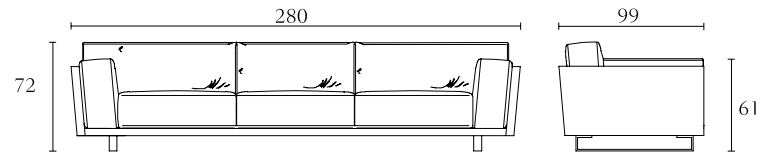

DC502

Arm chair
south african karoo
creta lacquer
cm 53 x 59 xH93
inch. 21 x 23 x H36^{1/2}

DC305

Coffee table with shelf in leather
south african karoo
creta lacquer
cm 120 x 120 xH37
inch. 47^{1/4} x 47^{1/4} x H14^{1/2}

DC302

Console
south african karoo
creta lacquer
cm 180 x 40 xH74
inch. 71 x 15^{3/4} x H29

DC100

TV Unit

DISCONTINUED

DC303

Console
south african karoo
creta lacquer
cm 180 x 40 xH60
inch. 71 x 15^{3/4} x H23^{1/2}

DC503

4 seats sofa
south african karoo
creta lacquer
sable - mink
cm 280 x 99 x H72
inch. 110^{1/4} x 39 x H29^{1/3}

DC599

Pillow
cm 60 x 60
inch. 23^{1/2} x 23^{1/2}

DC504

3 seats sofa
south african karoo
creta lacquer
cm 240 x 99 x H72
inch. 94,5 x 39 x H28^{1/3}