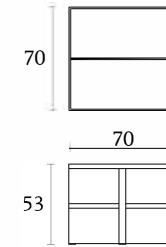

DC003

Bar Unit
south african karoo
creta lacquer
leather doors and top
cm 140 x 50 x H148
inch. 55^{1/4} x 19^{3/4} x H58^{1/4}

DC006

Buffet
south african karoo
creta lacquer
cm 160 x 55 x H77
inch. 63 x 21^{1/2} x H30^{1/4}

DC300

Dining table w/extensions
south african karoo
creta lacquer
cm 240/340 x 110 x H74
inch. 94^{1/2}/134 x 43^{1/2} x H29

DC002

Vitrine with led lighting
south african karoo
creta lacquer
cm 140 x 50 x H183
inch. 55^{1/4} x 19^{3/4} x H72

DC301

Squared dining table
south african karoo
creta lacquer
cm 150 x 150 x H74
inch. 59 x 59 x H29

DC501

Side chair
south african karoo
creta lacquer
cm 53 x 59 xH93
inch. 21 x 23 x H36^{1/2}

DC304

Corner table with shelf in leather
south african karoo
creta lacquer
cm 70 x 70 xH53
inch. 27^{1/2} x 27^{1/2} x H21

DC502

Arm chair
south african karoo
creta lacquer
cm 53 x 59 xH93
inch. 21 x 23 x H36^{1/2}

DC305

Coffee table with shelf in leather
south african karoo
creta lacquer
cm 120 x 120 xH37
inch. 47^{1/4} x 47^{1/4} x H14^{1/2}