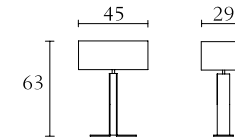

DC703	DC500
Nightstand south african karoo creta lacquer option: drawer in leather cm 80 x 48 x H49 inch. 31 ^{1/2} x 19 x H19 ^{1/3}	Bench cm 142 x 44 x H38 inch. 56 x 17 ^{1/3} x H15

DC704	DC701
Nightstand south african karoo creta lacquer option: drawer in leather cm 60 x 48 x H49 inch. 23 ^{1/2} x 19 x H19 ^{1/3}	Chest of drawers south african karoo creta lacquer option: drawers in leather cm 70 x 55 x H123 inch. 27 ^{1/2} x 21 ^{3/4} x H48 ^{1/2}

DC700

8 Drawer dresser
south african karoo
creta lacquer
option: drawers in leather
cm 180 x 55 x H69
inch. 71 x 21^{3/4} x H27

DC600

Table lamp
horn
wood or creta lacquer
cm 45 x 29 x H63
inch. 17^{3/4} x 11^{1/2} x H24^{3/4}