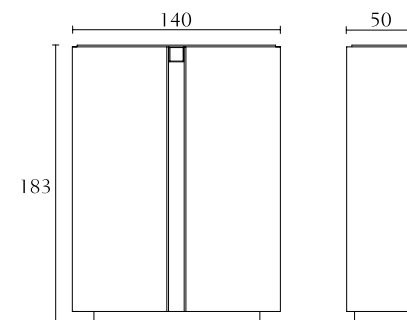

The distinguishing marks of a collection that proposes solutions of refined elegance and style is evident throughout the accessories.

DC001

Buffet
south african karoo
creta lacquer
cm 240 x 55 x H77
inch. 94^{1/2} x 21^{1/2} x H30^{1/4}

DC004

2 Door unit
south african karoo
creta lacquer
cm 140 x 50 x H183
inch. 55^{1/4} x 19^{3/4} x H72

DC005

Buffet
south african karoo
creta lacquer
cm 200 x 55 x H77
inch. 78^{1/3} x 21^{1/2} x H30^{1/4}

DC003

Bar Unit
south african karoo
creta lacquer
leather doors and top
cm 140 x 50 x H148
inch. 55^{1/4} x 19^{3/4} x H58^{1/4}

DC006

Buffet
south african karoo
creta lacquer
cm 160 x 55 x H77
inch. 63 x 21^{1/2} x H30^{1/4}

DC300

Dining table w/extensions
south african karoo
creta lacquer
cm 240/340 x 110 x H74
inch. 94^{1/2}/134 x 43^{1/2} x H29

DC002

Vitrine with led lighting
south african karoo
creta lacquer
cm 140 x 50 x H183
inch. 55^{1/4} x 19^{3/4} x H72