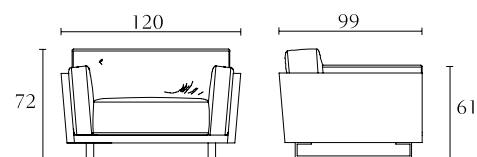

DC503

4 seats sofa
south african karoo
creta lacquer
sable - mink
cm 280 x 99 x H72
inch. 110^{1/4} x 39 x H29^{1/3}

DC599

Pillow
cm 60 x 60
inch. 23^{1/2} x 23^{1/2}

DC504

3 seats sofa
south african karoo
creta lacquer
cm 240 x 99 x H72
inch. 94,5 x 39 x H28^{1/3}

DC605

Wall mirror
south african karoo
creta lacquer
cm 133 x 8 x H120
inch. 52^{1/2} x 3^{1/4} x H47^{1/4}

DC505

2 seats sofa
south african karoo
creta lacquer
cm 210 x 99 x H72
inch. 82,7 x 39 x H28^{1/3}

DC606

Floor mirror
south african karoo
creta lacquer
cm 120 x 8 x H211
inch. 47^{1/4} x 3^{1/4} x H83

DC506

Armchair
south african karoo
creta lacquer
cm 120 x 99 x H72
inch. 47^{1/4} x 39 x H28^{1/3}

DC900	DC901	DC902	DC903	DC904
Queen size bed south african karoo creta lacquer cm 169 x 227 x H114 inch. 66 ^{1/2} x 89 ^{1/3} x H45	King size bed south african karoo creta lacquer cm 209 x 227 x H114 inch. 82 ^{1/3} x 89 ^{1/3} x H45	California size bed south african karoo creta lacquer cm 199 x 238 x H114 inch. 78 ^{1/3} x 93 ^{3/4} x H45	California special size bed south african karoo creta lacquer cm 199 x 227 x H114 inch. 78 ^{1/3} x 89 ^{1/3} x H45	King special size bed south african karoo creta lacquer cm 209 x 238 x H114 inch. 82 ^{1/3} x 93 ^{3/4} x H45
orthopaedic spring cm 153 x 203 inch. 60 ^{1/4} x 80	orthopaedic spring cm 193 x 203 inch: 76 x 80	orthopaedic spring cm 183 x 214 inch: 72 x 84 ^{1/4}	orthopaedic spring cm 183 x 203 inch: 72 x 80	orthopaedic spring cm 193 x 214 inch: 76 x 84 ^{1/4}