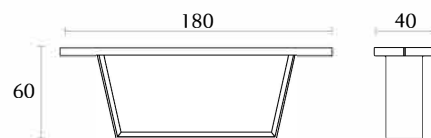

DC502

Arm chair
south african karoo
creta lacquer
cm 53 x 59 xH93
inch. 21 x 23 x H36^{1/2}

DC305

Coffee table with shelf in leather
south african karoo
creta lacquer
cm 120 x 120 xH37
inch. 47^{1/4} x 47^{1/4} x H14^{1/2}

DC302

Console
south african karoo
creta lacquer
cm 180 x 40 xH74
inch. 71 x 15^{3/4} x H29

DC100

TV Unit

DISCONTINUED

DC303

Console
south african karoo
creta lacquer
cm 180 x 40 xH60
inch. 71 x 15^{3/4} x H23^{1/2}

DC503

4 seats sofa
south african karoo
creta lacquer
sable - mink
cm 280 x 99 x H72
inch. 110^{1/4} x 39 x H29^{1/3}

DC599

Pillow
cm 60 x 60
inch. 23^{1/2} x 23^{1/2}

DC504

3 seats sofa
south african karoo
creta lacquer
cm 240 x 99 x H72
inch. 94,5 x 39 x H28^{1/3}