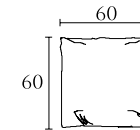

DC502

Arm chair
south african karoo
creta lacquer
cm 53 x 59 xH93
inch. 21 x 23 x H36^{1/2}

DC305

Coffee table with shelf in leather
south african karoo
creta lacquer
cm 120 x 120 xH37
inch. 47^{1/4} x 47^{1/4} x H14^{1/2}

DC302

Console
south african karoo
creta lacquer
cm 180 x 40 xH74
inch. 71 x 15^{3/4} x H29

DC100

TV Unit

DISCONTINUED

DC303

Console
south african karoo
creta lacquer
cm 180 x 40 xH60
inch. 71 x 15^{3/4} x H23^{1/2}

DC503

4 seats sofa
south african karoo
creta lacquer
sable - mink
cm 280 x 99 x H72
inch. 110^{1/4} x 39 x H29^{1/3}

DC599

Pillow
cm 60 x 60
inch. 23^{1/2} x 23^{1/2}

DC504

3 seats sofa
south african karoo
creta lacquer
cm 240 x 99 x H72
inch. 94,5 x 39 x H28^{1/3}