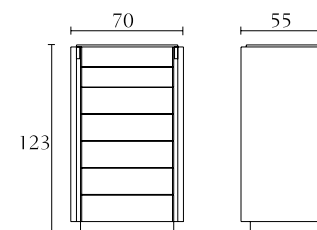

DC503

4 seats sofa
south african karoo
creta lacquer
sable - mink
cm 280 x 99 x H72
inch. 110^{1/4} x 39 x H29^{1/3}

DC599

Pillow
cm 60 x 60
inch. 23^{1/2} x 23^{1/2}

DC504

3 seats sofa
south african karoo
creta lacquer
cm 240 x 99 x H72
inch. 94,5 x 39 x H28^{1/3}

DC605

Wall mirror
south african karoo
creta lacquer
cm 133 x 8 x H120
inch. 52^{1/2} x 3^{1/4} x H47^{1/4}

DC505

2 seats sofa
south african karoo
creta lacquer
cm 210 x 99 x H72
inch. 82,7 x 39 x H28^{1/3}

DC606

Floor mirror
south african karoo
creta lacquer
cm 120 x 8 x H211
inch. 47^{1/4} x 3^{1/4} x H83

DC506

Armchair
south african karoo
creta lacquer
cm 120 x 99 x H72
inch. 47^{1/4} x 39 x H28^{1/3}

DC900	DC901	DC902	DC903	DC904
Queen size bed south african karoo creta lacquer cm 169 x 227 x H114 inch. 66 ^{1/2} x 89 ^{1/3} x H45	King size bed south african karoo creta lacquer cm 209 x 227 x H114 inch. 82 ^{1/3} x 89 ^{1/3} x H45	California size bed south african karoo creta lacquer cm 199 x 238 x H114 inch. 78 ^{1/3} x 93 ^{3/4} x H45	California special size bed south african karoo creta lacquer cm 199 x 227 x H114 inch. 78 ^{1/3} x 89 ^{1/3} x H45	King special size bed south african karoo creta lacquer cm 209 x 238 x H114 inch. 82 ^{1/3} x 93 ^{3/4} x H45
orthopaedic spring cm 153 x 203 inch. 60 ^{1/4} x 80	orthopaedic spring cm 193 x 203 inch: 76 x 80	orthopaedic spring cm 183 x 214 inch: 72 x 84 ^{1/4}	orthopaedic spring cm 183 x 203 inch: 72 x 80	orthopaedic spring cm 193 x 214 inch: 76 x 84 ^{1/4}

DC703	DC500
Nightstand south african karoo creta lacquer option: drawer in leather cm 80 x 48 x H49 inch. 31 ^{1/2} x 19 x H19 ^{1/3}	Bench cm 142 x 44 x H38 inch. 56 x 17 ^{1/3} x H15

DC704	DC701
Nightstand south african karoo creta lacquer option: drawer in leather cm 60 x 48 x H49 inch. 23 ^{1/2} x 19 x H19 ^{1/3}	Chest of drawers south african karoo creta lacquer option: drawers in leather cm 70 x 55 x H123 inch. 27 ^{1/2} x 21 ^{3/4} x H48 ^{1/2}