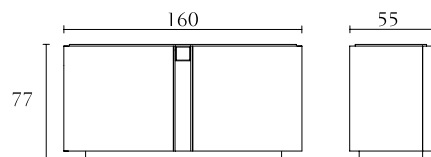

The distinguishing marks of a collection that proposes solutions of refined elegance and style is evident throughout the accessories.

DC001

Buffet
south african karoo
creta lacquer
cm 240 x 55 x H77
inch. 94^{1/2} x 21^{1/2} x H30^{1/4}

DC004

2 Door unit
south african karoo
creta lacquer
cm 140 x 50 x H183
inch. 55^{1/4} x 19^{3/4} x H72

DC005

Buffet
south african karoo
creta lacquer
cm 200 x 55 x H77
inch. 78^{1/3} x 21^{1/2} x H30^{1/4}

DC003

Bar Unit
south african karoo
creta lacquer
leather doors and top
cm 140 x 50 x H148
inch. 55^{1/4} x 19^{3/4} x H58^{1/4}

DC006

Buffet
south african karoo
creta lacquer
cm 160 x 55 x H77
inch. 63 x 21^{1/2} x H30^{1/4}

DC300

Dining table w/extensions
south african karoo
creta lacquer
cm 240/340 x 110 x H74
inch. 94^{1/2}/134 x 43^{1/2} x H29

DC002

Vitrine with led lighting
south african karoo
creta lacquer
cm 140 x 50 x H183
inch. 55^{1/4} x 19^{3/4} x H72