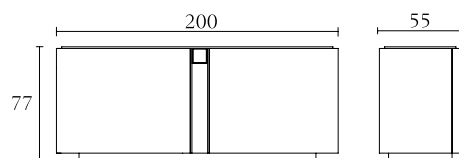

The distinguishing marks of a collection that proposes solutions of refined elegance and style is evident throughout the accessories.

DC001

Buffet
south african karoo
creta lacquer
cm 240 x 55 x H77
inch. 94^{1/2} x 21^{1/2} x H30^{1/4}

DC004

2 Door unit
south african karoo
creta lacquer
cm 140 x 50 x H183
inch. 55^{1/4} x 19^{3/4} x H72

DC005

Buffet
south african karoo
creta lacquer
cm 200 x 55 x H77
inch. 78^{1/3} x 21^{1/2} x H30^{1/4}

DC003

Bar Unit
south african karoo
creta lacquer
leather doors and top
cm 140 x 50 x H148
inch. 55^{1/4} x 19^{3/4} x H58^{1/4}

DC006

Buffet
south african karoo
creta lacquer
cm 160 x 55 x H77
inch. 63 x 21^{1/2} x H30^{1/4}