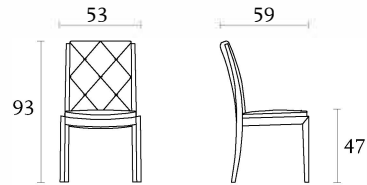

DC003

Bar Unit
south african karoo
creta lacquer
leather doors and top
cm 140 x 50 x H148
inch. 55^{1/4} x 19^{3/4} x H58^{1/4}

DC006

Buffet
south african karoo
creta lacquer
cm 160 x 55 x H77
inch. 63 x 21^{1/2} x H30^{1/4}

DC300

Dining table w/extensions
south african karoo
creta lacquer
cm 240/340 x 110 x H74
inch. 94^{1/2}/134 x 43^{1/2} x H29

DC002

Vitrine with led lighting
south african karoo
creta lacquer
cm 140 x 50 x H183
inch. 55^{1/4} x 19^{3/4} x H72

DC301

Squared dining table
south african karoo
creta lacquer
cm 150 x 150 x H74
inch. 59 x 59 x H29

DC501

Side chair
south african karoo
creta lacquer
cm 53 x 59 xH93
inch. 21 x 23 x H36^{1/2}

DC304

Corner table with shelf in leather
south african karoo
creta lacquer
cm 70 x 70 xH53
inch. 27^{1/2} x 27^{1/2} x H21

DC502

Arm chair
south african karoo
creta lacquer
cm 53 x 59 xH93
inch. 21 x 23 x H36^{1/2}

DC305

Coffee table with shelf in leather
south african karoo
creta lacquer
cm 120 x 120 xH37
inch. 47^{1/4} x 47^{1/4} x H14^{1/2}