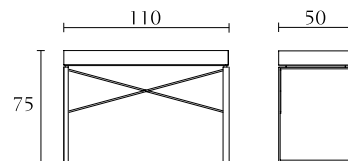

SO310

Leather desk
cm 110 x 50 x H75
inch. 43,3 x 19,7 x H29^{1/2}