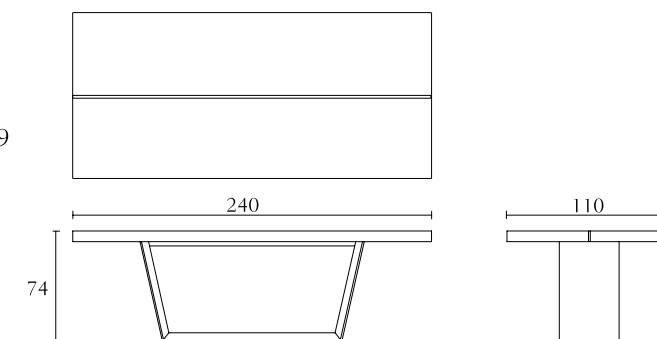

DC004

2 Door unit
south african karoo
creta lacquer
cm 140 x 50 x H183
inch. 55^{1/4} x 19^{3/4} x H72

DC005

Buffet
south african karoo
creta lacquer
cm 200 x 55 x H77
inch. 78^{1/3} x 21^{1/2} x H30^{1/4}

DC003

Bar Unit
south african karoo
creta lacquer
leather doors and top
cm 140 x 50 x H148
inch. 55^{1/4} x 19^{3/4} x H58^{1/4}

DC006

Buffet
south african karoo
creta lacquer
cm 160 x 55 x H77
inch. 63 x 21^{1/2} x H30^{1/4}

DC300

Dining table w/extensions
south african karoo
creta lacquer
cm 240/340 x 110 x H74
inch. 94^{1/2}/134 x 43^{1/2} x H29

DC002

Vitrine with led lighting
south african karoo
creta lacquer
cm 140 x 50 x H183
inch. 55^{1/4} x 19^{3/4} x H72

DC301

Squared dining table
south african karoo
creta lacquer
cm 150 x 150 x H74
inch. 59 x 59 x H29

DC501

Side chair
south african karoo
creta lacquer
cm 53 x 59 xH93
inch. 21 x 23 x H36^{1/2}

DC304

Corner table with shelf in leather
south african karoo
creta lacquer
cm 70 x 70 xH53
inch. 27^{1/2} x 27^{1/2} x H21