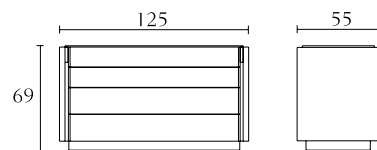

DC703	DC500
Nightstand south african karoo creta lacquer option: drawer in leather cm 80 x 48 x H49 inch. 31 ^{1/2} x 19 x H19 ^{1/3}	Bench cm 142 x 44 x H38 inch. 56 x 17 ^{1/3} x H15

DC704	DC701
Nightstand south african karoo creta lacquer option: drawer in leather cm 60 x 48 x H49 inch. 23 ^{1/2} x 19 x H19 ^{1/3}	Chest of drawers south african karoo creta lacquer option: drawers in leather cm 70 x 55 x H123 inch. 27 ^{1/2} x 21 ^{3/4} x H48 ^{1/2}

DC700

8 Drawer dresser
south african karoo
creta lacquer
option: drawers in leather
cm 180 x 55 x H69
inch. 71 x 21^{3/4} x H27

DC600

Table lamp
horn
wood or creta lacquer
cm 45 x 29 x H63
inch. 17^{3/4} x 11^{1/2} x H24^{3/4}

DC702

4 Drawer dresser
south african karoo
creta lacquer
option: drawers in leather
cm 125 x 55 x H69
inch. 49^{1/4} x 21^{3/4} x H27

DC601

Floor lamp
horn
wood or creta lacquer
cm 55 x 32 x H170
inch. 21^{1/2} x 12^{1/2} x H67